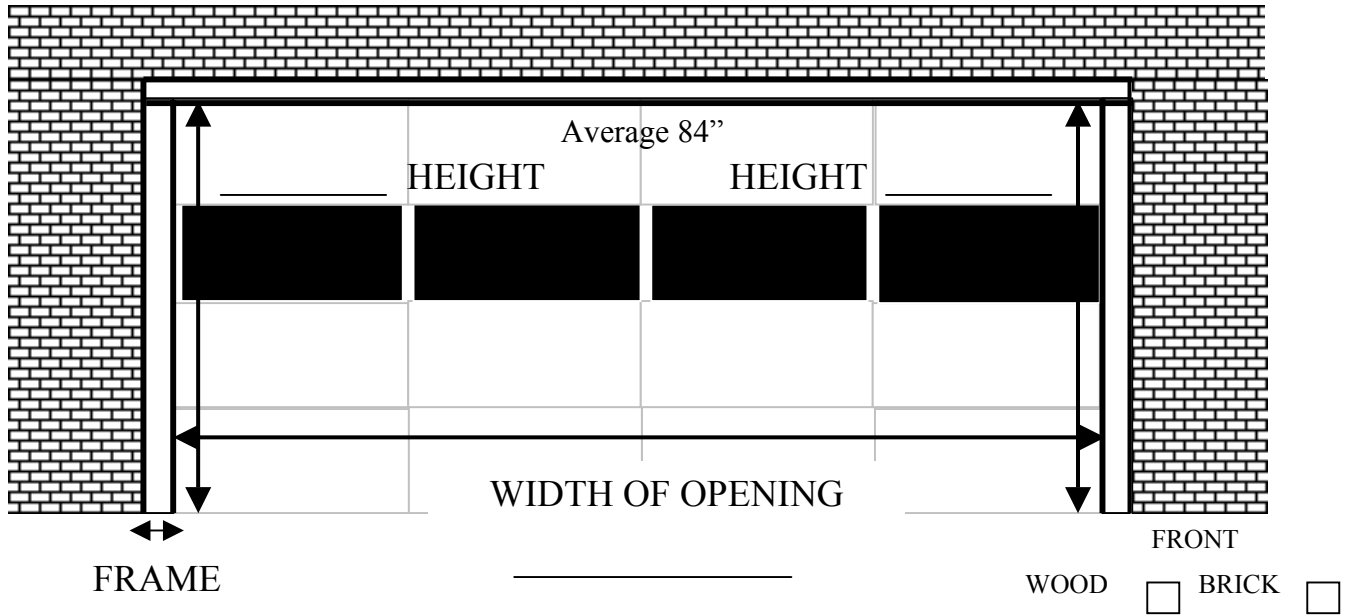

METAL STRIP COLOR WHITE TAN GRAY

WIDTH MEASUREMENT GUIDE

- (8' x 7') 95.5" TO 96.5"
- (9' x 7') 107.5" TO 108.5"
- (16' x 7') 191.5" TO 192.5"
- (18' x 7') 215.5" TO 216.5"

NAME _____

ADDRESS _____

CITY/STATE/ZIP _____