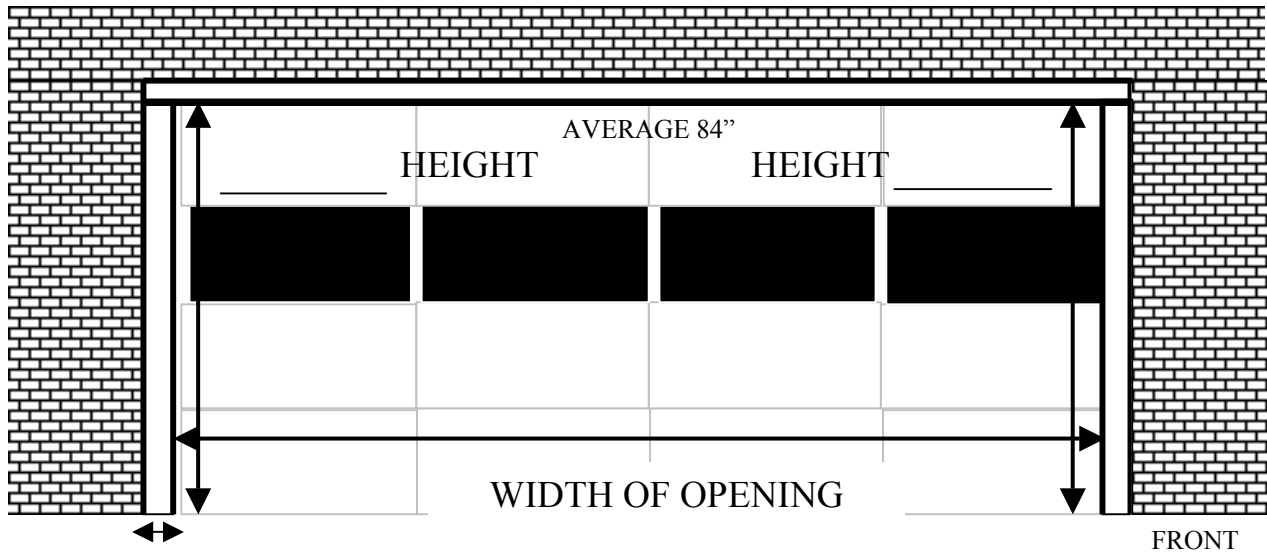

METAL STRIP COLOR WHITE  TAN  GRAY

FRAME

WOOD  BRICK

WIDTH MEASUREMENT GUIDE

- (8' x 7') 95.5" TO 96.5"
- (9' x 7') 107.5" TO 108.5"
- (16' x 7') 191.5" TO 192.5"
- (18' x 7') 215.5" TO 216.5"

IT IS THE RESPONSIBILITY OF THE CUSTOMER TO ASSURE  
ACCURACY OF ALL MEASUREMENTS.  
THIS BILL MUST ACCOMPANY ALL CLAIMS AND  
RETURNED GOODS.  
30 DAY WARRANTY (Manufacturing defects only)